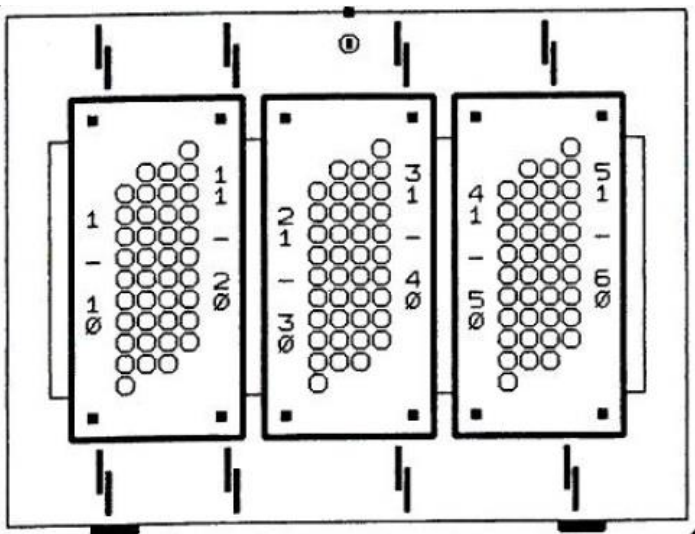

CONSTRUCTION

The housing is manufactured from plastic (glass fiber strengthened polycarbonate).

Housing's specification – opinion no OBAC/0256/TE/16:

- Material: glass fiber strengthened polycarbonate
- IP66
- Protection against mechanical impacts: IK 10
- Full electric insulation
- Temperature under load: -10...40°C
- Flammability classification: UL 94-5 VA (flame-retardant, halogen-free – non-toxic).

The housing is equipped with cable glands to allow inserting teletechnic cables. Inside the casing, on the rear panel, on a common metal rail there are clamps designed to connect armored wires.

The inside of the casing type SS-T60/KVA contains up to 3 connection strips that means up to 180 telephone pairs. Whereas SS-T60/ZT 6 type contains up to 6 connection strips that means up to 360 telephone pairs.

It is possible to expand number of connection strips in a casing by connecting casings in groups, by screwing their side panels together with nipples (which are provided).

SCHEMATIC DIAGRAM

Legend:

Szafka typu – Casing type

Szafka typu SS-T60/KVA