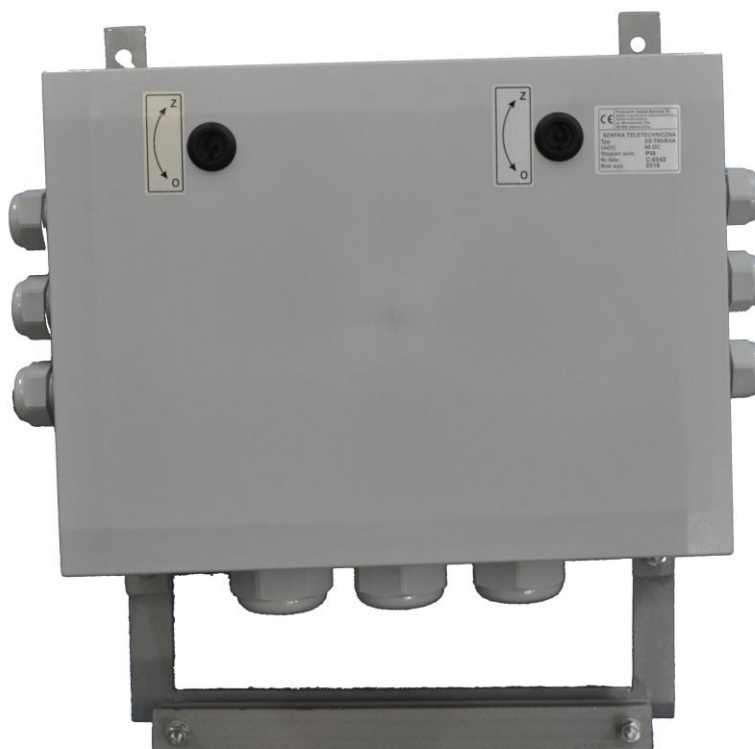

Teletechnic casing type SS-T60/KVA SS-T60/ZT

(manufactured from glass fiber strengthened polycarbonate) for rated voltage 60V DC

Teletechnic casing type SS-T60/KVA, SS-T60/ZT is a device designed for use in the underground mining pits in non-explosive conditions.

Teletechnic casing type SS-T60/KVA, SS-T60/ZT is designed for connecting wires and teletechnic cables, signalling or telecommunicating ones.

The housing is manufactured from glass fiber strengthened polycarbonate.

Wires and teletechnic cables, signalling or telecommunicating ones are being connected to the teletechnic casing via connection strip KVA or ZT-20 via cable inlets.

TECHNICAL DATA:

Ingress protection	IP66
Rated voltage	60V DC
Maximum cross-section of wires connected from the outside	8mm ²
Number of paired clamps on a connection strip	60
Maximum number of connection strips in a casing	3 (KVA) or 6 (ZT-20)
Material of the housing	polycarbonate with glass fiber
Weight	10kg
Dimensions	500x400x250mm (H x W x D)

The housing is equipped with cable glands to allow inserting teletechnic cables. Inside the casing, on the rear panel, on a common metal rail there are clamps designed to connect armored wires.

The inside of the casing type SS-T60/KVA contains up to 3 connection strips that means up to 180 telephone pairs. Whereas SS-T60/ZT 6 type contains up to 6 connection strips that means up to 360 telephone pairs.