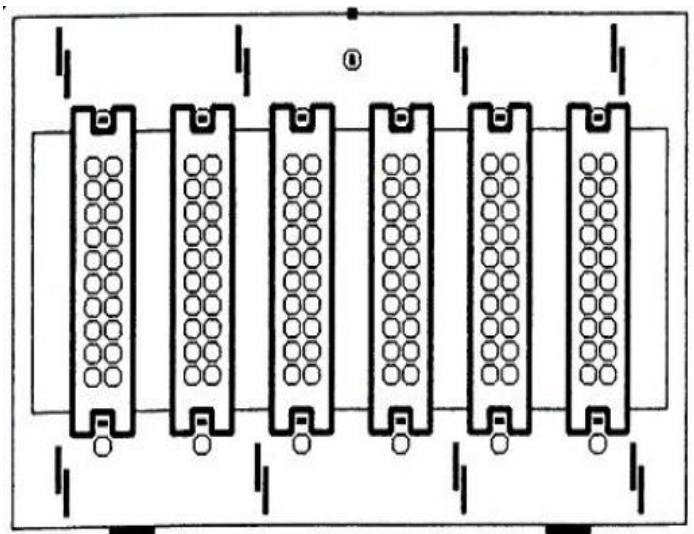

Szafka typu SS-T60/KVA

Orders should be submitted in writing or by fax to the address:

Instal-Service PL
Spółka z ograniczoną odpowiedzialnością
Spółka komandytowa

58-506 Jelenia Góra, ul. Wrocławska 15a
tel. (+48 075) 64-57-950
fax. (+48 075) 64-57-951
e-mai: instal@instal-service.pl